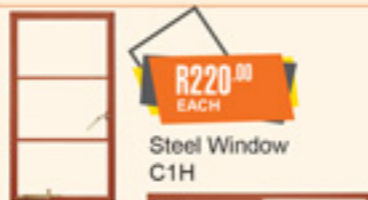

R220.00
EACH

Steel Window
C1H