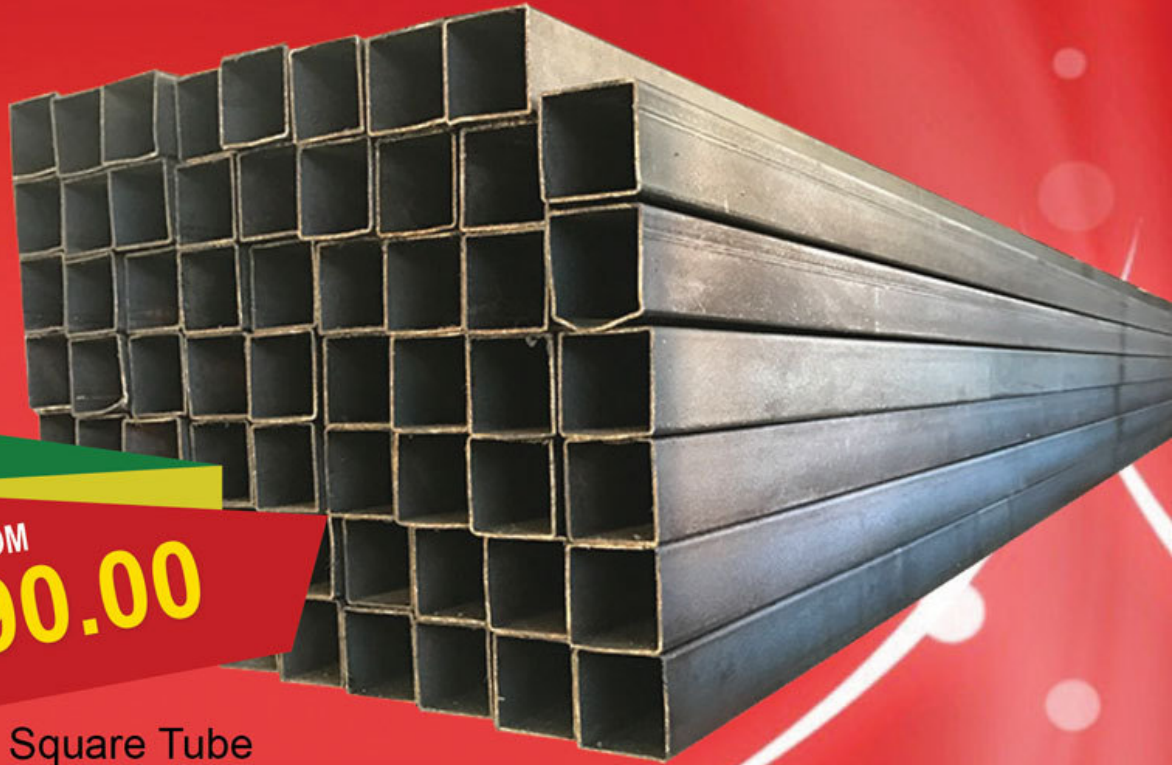

**All Three  
For The Magnificent  
Price Of Only**

COMBO

**R1800.00**

**DO YOU KNOW WE...**

- Deliver Half Cube to 20 Cubes  
Sand, Stone & Cement

**STEELMART**  
THE STEEL AND HARDWARE EXPERTS

TEL: 011 434 5355/3872 | 9 West Turffontein Road, West Turffontein | [sales@steelmart.co.za](mailto:sales@steelmart.co.za)

Sold per unit unless otherwise specified. We reserve the right to limit Quantities. While stocks last. Prices include VAT. E&OE.

FROM  
**R90.00**

Square Tube

19 x 19 x 1.6mm - **R 90.00**

32 x 32 x 1.6mm - **R105.00**