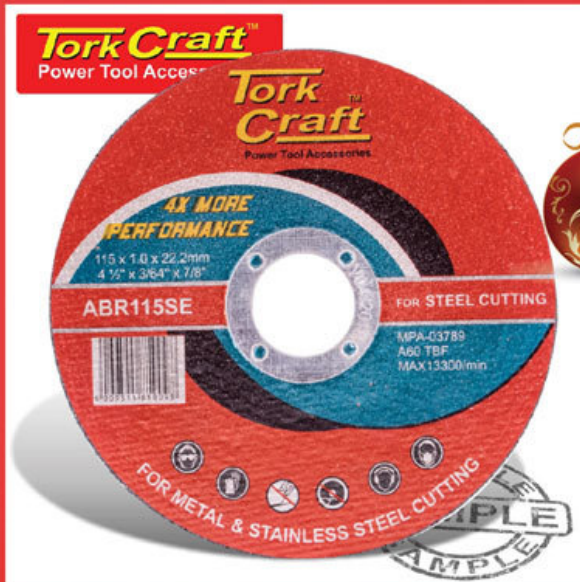

38 x 38 x 1.6mm - **R185.00**

50 x 50 x 1.6mm - **R250.00**

FROM  
**R80.00**

Tork Craft  
Cutting Disk Combo  
15 off 115mm x 1mm  
ABR115se